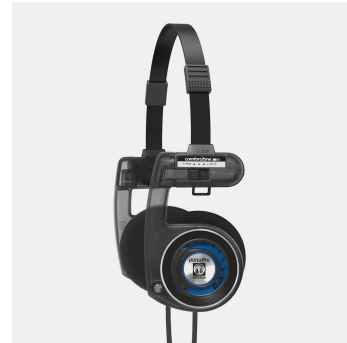

## KOSS PORTA PRO UTILITY

---

Šifra: 19582

Kategorija proizvoda: On-Ear Slušalice

Proizvođač: KOSS

**Cena: 135,00 KM**

The Koss Porta Pro® Utility On-Ear Headphone is part of the Koss Utility Series, an all-new listening experience that features three new headphones, three new cords and one seamless experience where everything works together. No batteries, no audio compromises, no compatibility issues. It's that simple.

Included with every Koss Utility Series Headphones is a detachable 3.5mm standard headphone jack cord.

Koss Utility Series features a detachable cord system giving listeners the flexibility to seamlessly swap between devices, allowing you to connect to the devices you own now or in the future.

For over 40 years, listeners around the world have recognized Koss's dedication to sound accuracy.

The all-new Koss Porta Pro® Utility celebrates that dedication with an incredibly expansive open-air soundstage with deep bass and crisp highs that will blow you away.

What's Included? Porta Pro® Utility, 3.5mm Utility Cord.