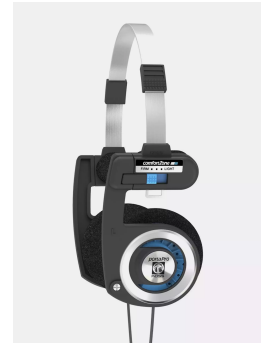

## KOSS PORTA PRO CLASSIC WB RW

---

Šifra: 16014

Kategorija proizvoda: On-Ear Slušalice

Proizvođač: KOSS

**Cena: 96,00 KM**

Designed for those with refined musical taste, the Porta Pro continues to be one of the most popular headphones around the world. Known for its high-level of comfort, the Porta Pro has adjustable temporal pads to relieve pressure on the ears.

Its lightweight, open-air cushions for hear-through sound keep listeners aware of their surroundings while delivering exceptional sound. The oxygen free copper voice coils and dynamic elements allow the Porta Pro to deliver rich bass and a remarkably wide frequency response. Whether you're listening at home or on the go, the Koss Porta Pro delivers all the excitement of a live performance.

15-25,000 Hz

60 ohms

101 dB SPL/1mW

Straight, Dual Entry, 4ft